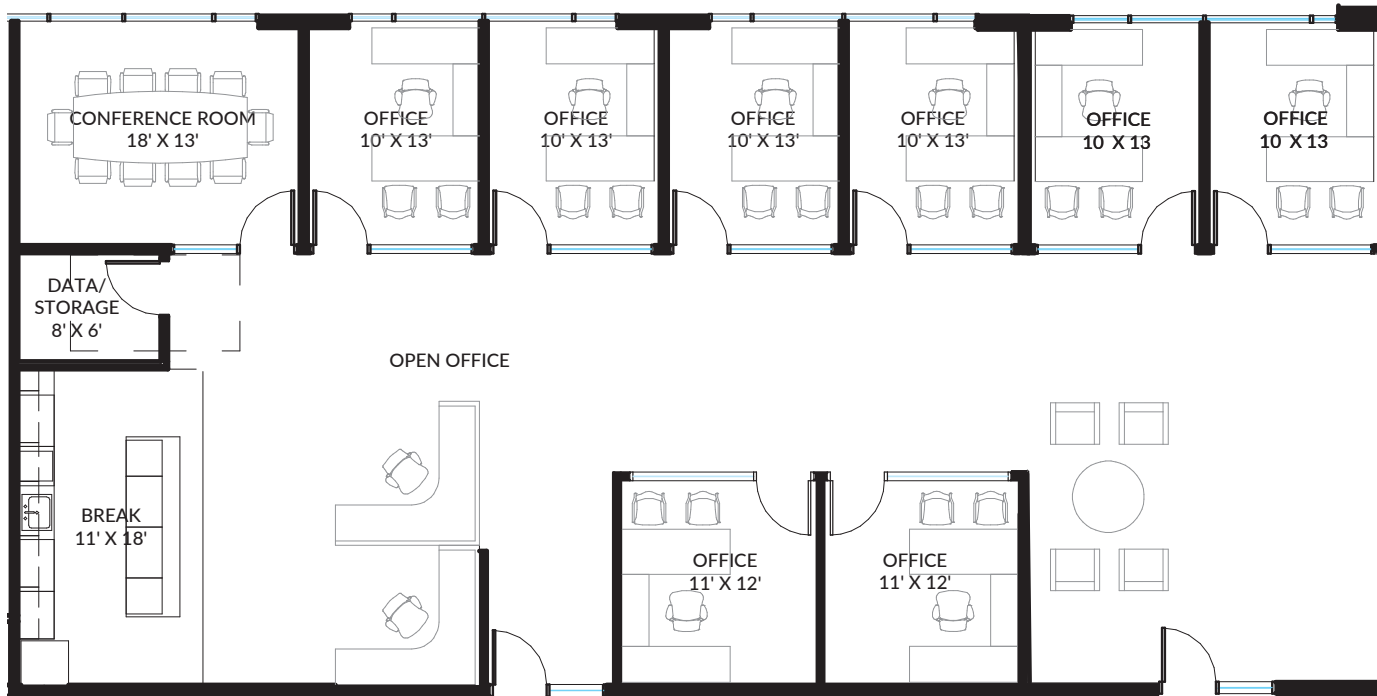

121 Commerce Center AQUA
8580 Belleview Drive
Plano, Texas 75024

Suite 325
3,726 SF

Leasing Information

Andrew Scudder
(214) 438-1580
andrew.scudder@jll.com

Caroline Leary
(214) 438-3953
caroline.leary@jll.com