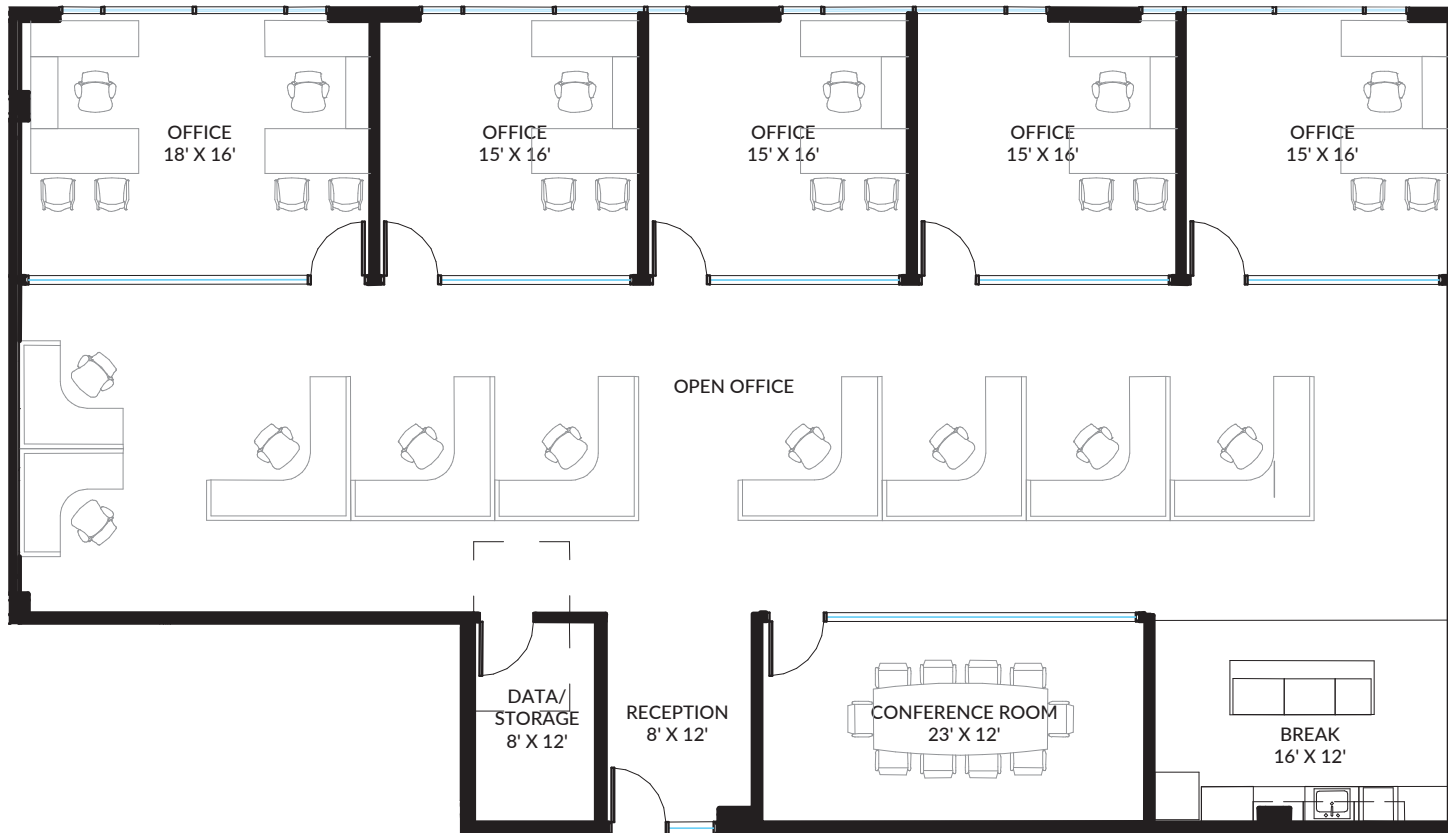

121 Commerce Center AQUA  
8580 Belleview Drive  
Plano, Texas 75024

Suite 320  
4,917 SF