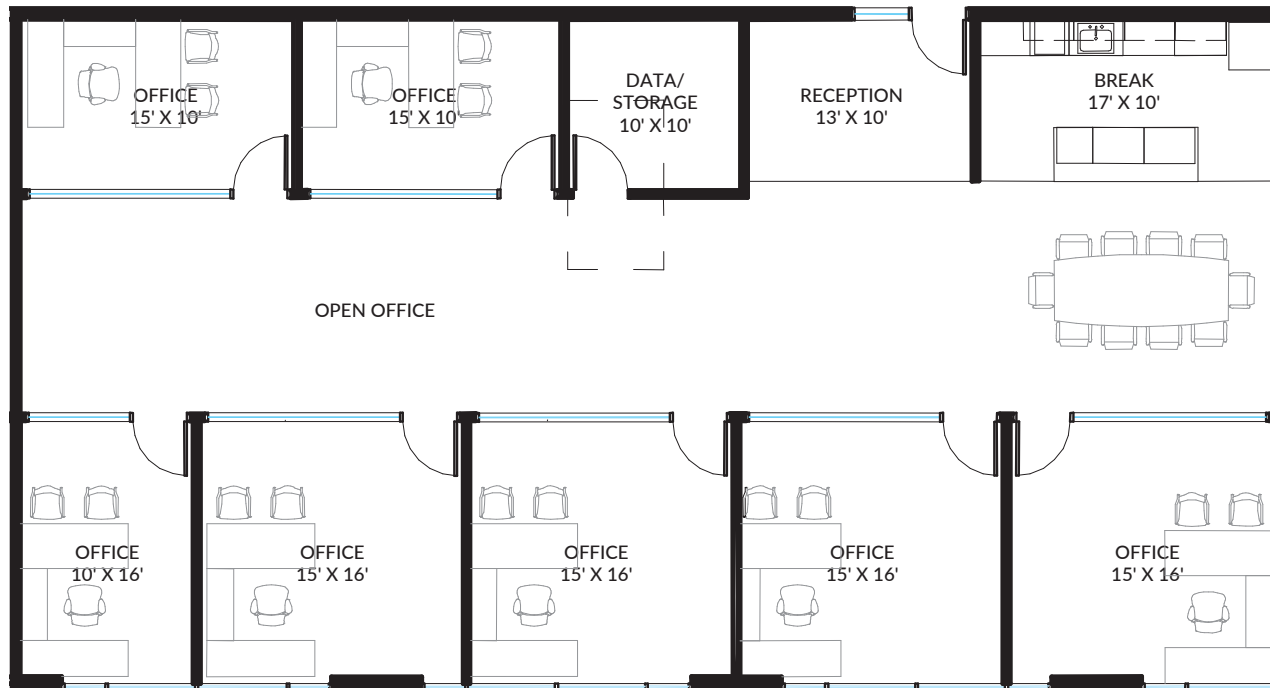

121 Commerce Center AQUA
8580 Belleview Drive
Plano, Texas 75024

Suite 305
3,855 SF

Leasing Information

Andrew Scudder
(214) 438-1580
andrew.scudder@jll.com

Caroline Leary
(214) 438-3953
caroline.leary@jll.com