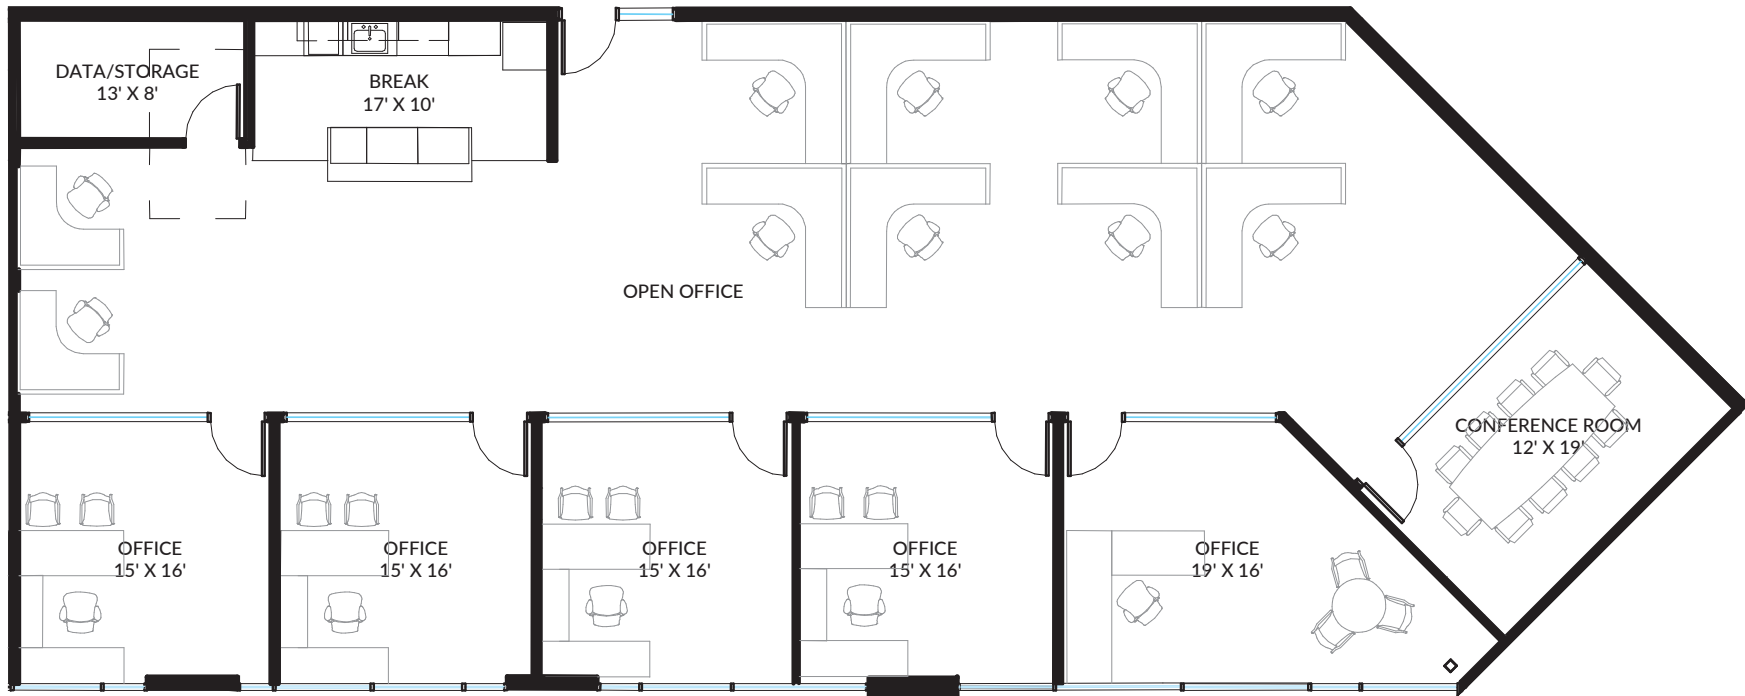

121 Commerce Place AQUA
 SH 121/Bellevue Drive
 Plano, Texas 75024

Suite 300
4,730 SF

Leasing Information

Andrew Scudder
 (214) 438-1580
 andrew.scudder@jll.com

Caroline Leary
 (214) 438-3953
 caroline.leary@jll.com