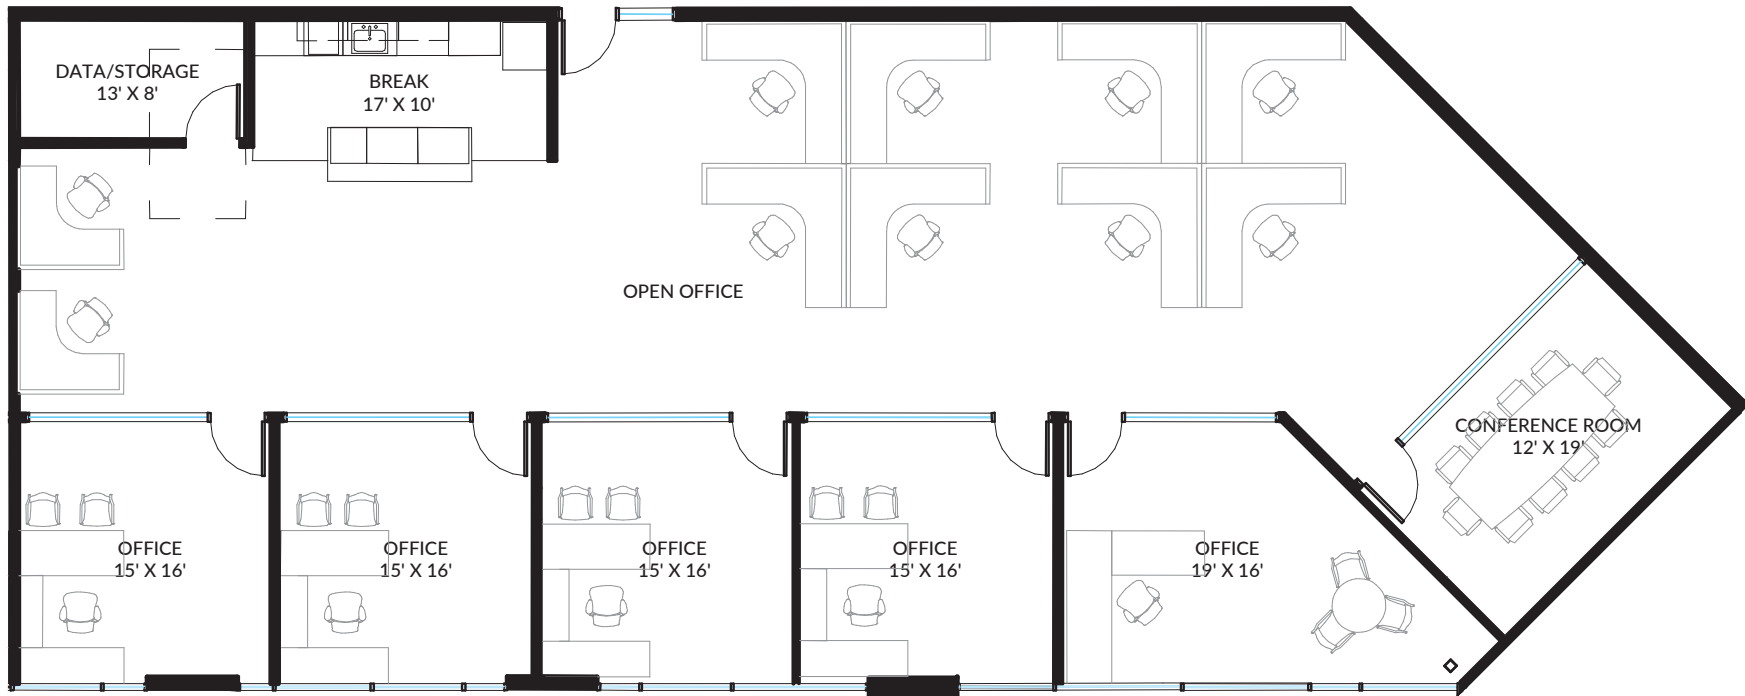

121 Commerce Center AQUA  
8580 Belleview Drive  
Plano, Texas 75024

Suite 300  
4,730 SF