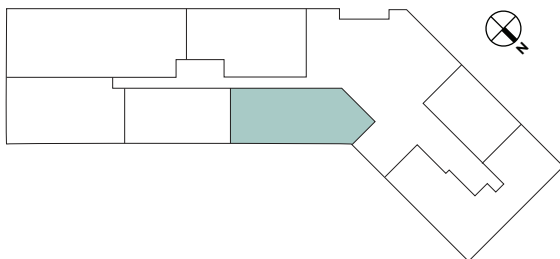

121 Commerce Center AQUA  
8580 Belleview Drive  
Plano, Texas 75024

Suite 300  
4,730 SF