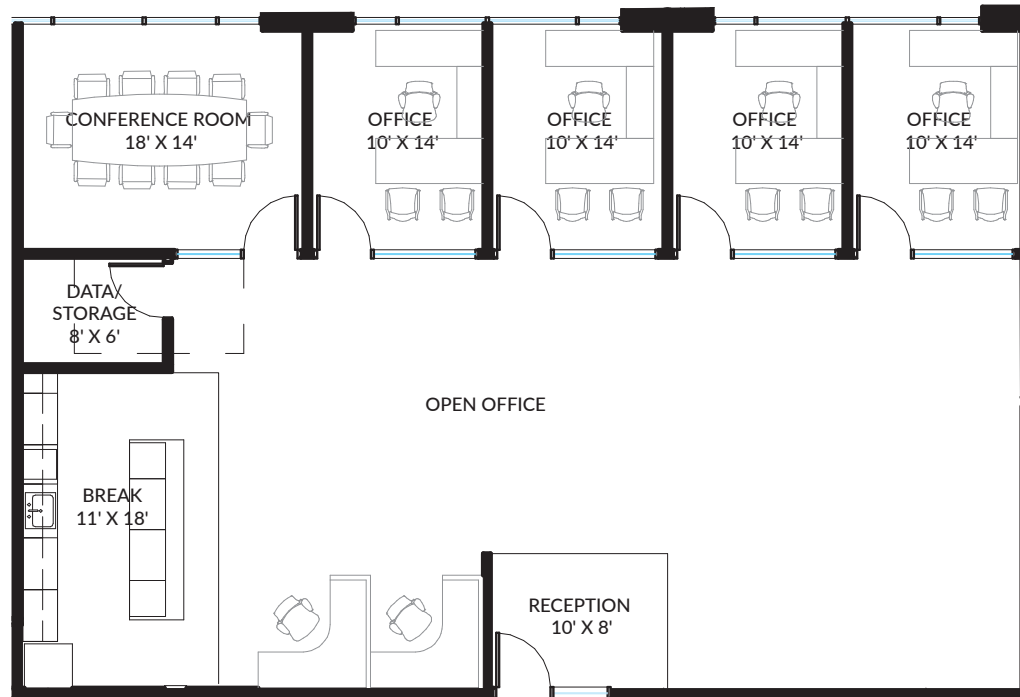

121 Commerce Center AQUA
8580 Belleview Drive
Plano, Texas 75024

Suite 225
3,071 SF

Leasing Information

Andrew Scudder
(214) 438-1580
andrew.scudder@jll.com

Caroline Leary
(214) 438-3953
caroline.leary@jll.com