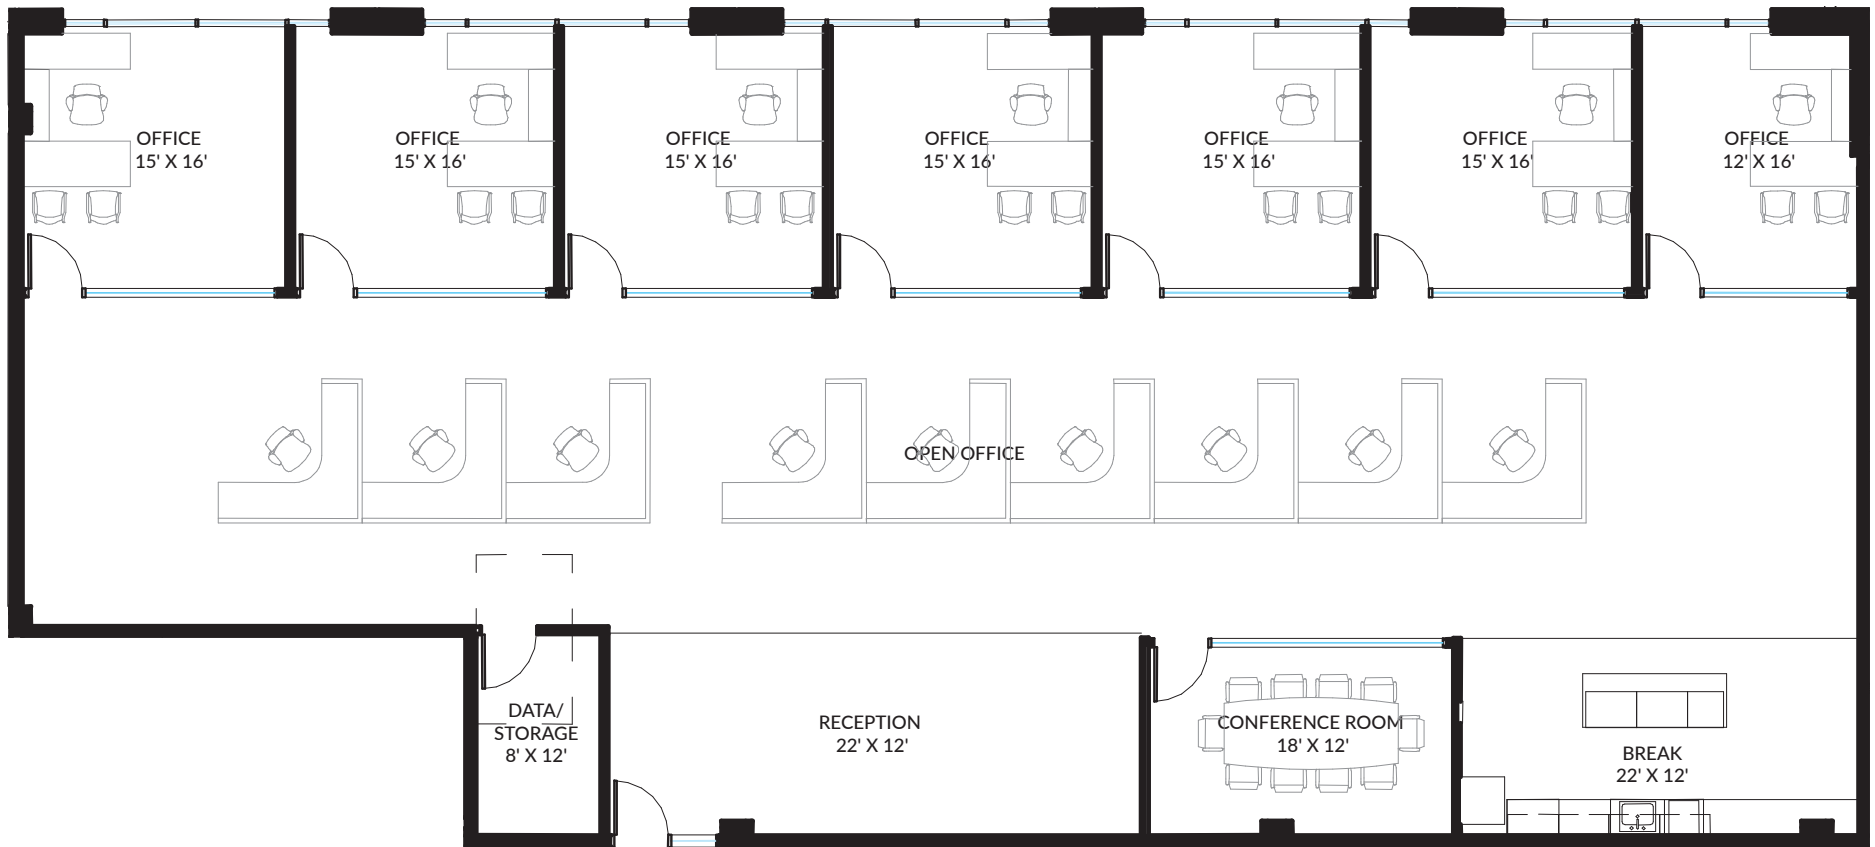

121 Commerce Center AQUA
8580 Belleview Drive
Plano, Texas 75024

Suite 220
6,404 SF

Leasing Information

Andrew Scudder
(214) 438-1580
andrew.scudder@jll.com

Caroline Leary
(214) 438-3953
caroline.leary@jll.com