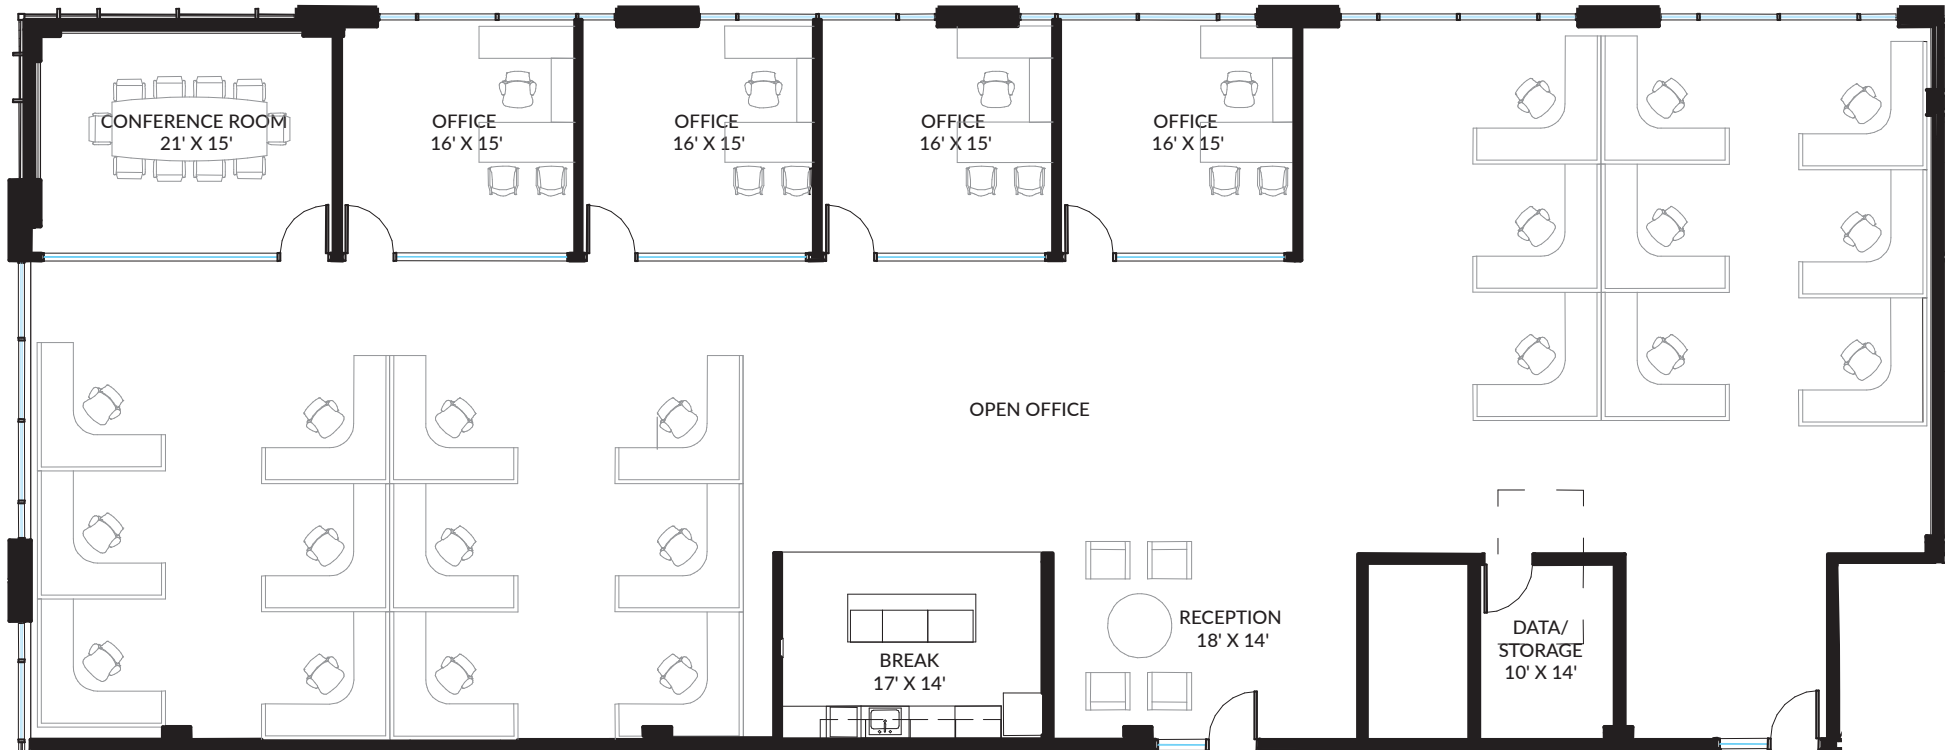

121 Commerce Center AQUA
8580 Belleview Drive
Plano, Texas 75024

Suite 215
7,912 SF

Leasing Information

Andrew Scudder
(214) 438-1580
andrew.scudder@jll.com

Caroline Leary
(214) 438-3953
caroline.leary@jll.com