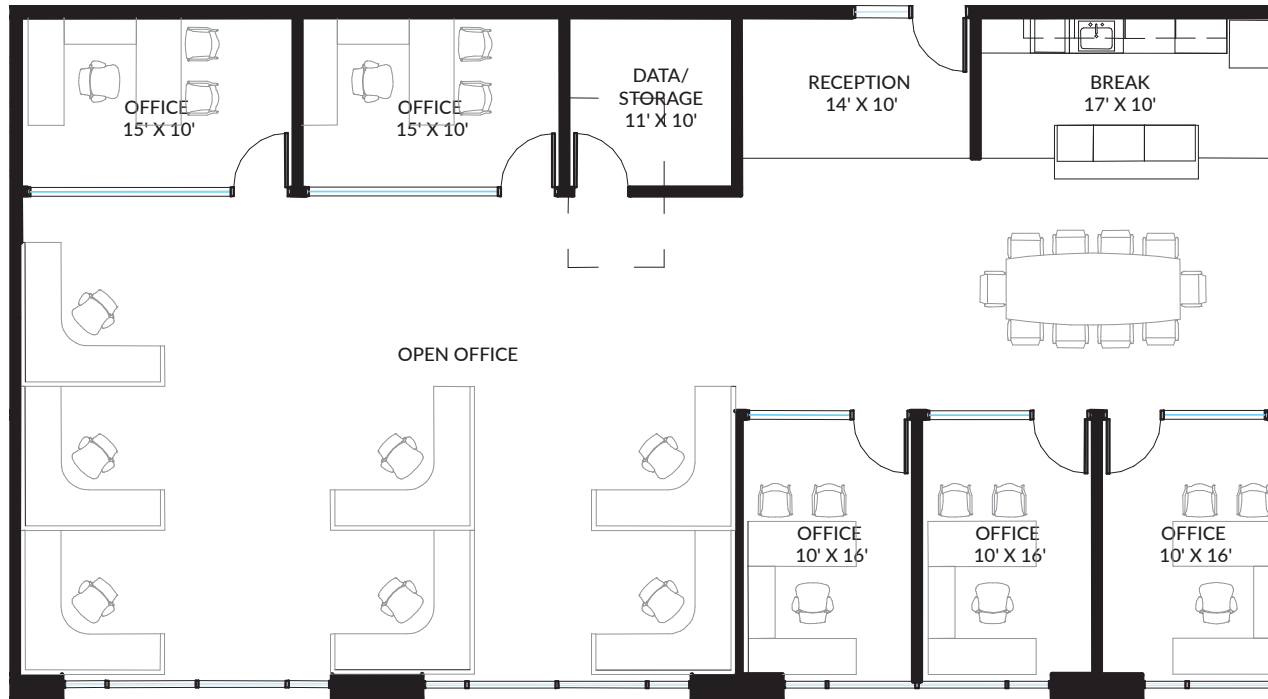

121 Commerce Center AQUA
8580 Belleview Drive
Plano, Texas 75024

Suite 205
3,846 SF

Leasing Information

Andrew Scudder
(214) 438-1580
andrew.scudder@jll.com

Caroline Leary
(214) 438-3953
caroline.leary@jll.com