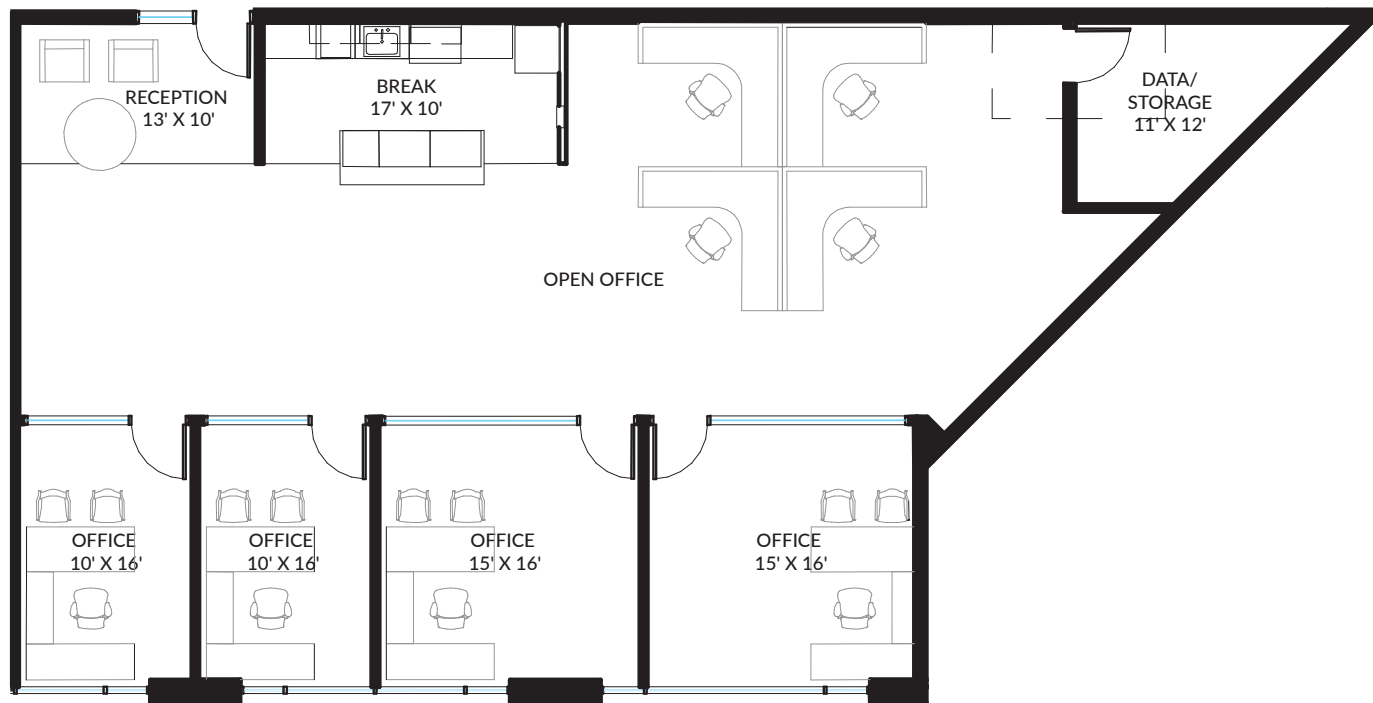

121 Commerce Place AQUA  
SH 121/Bellevue Drive  
Plano, Texas 75024

**Suite 200**  
**3,231 SF**