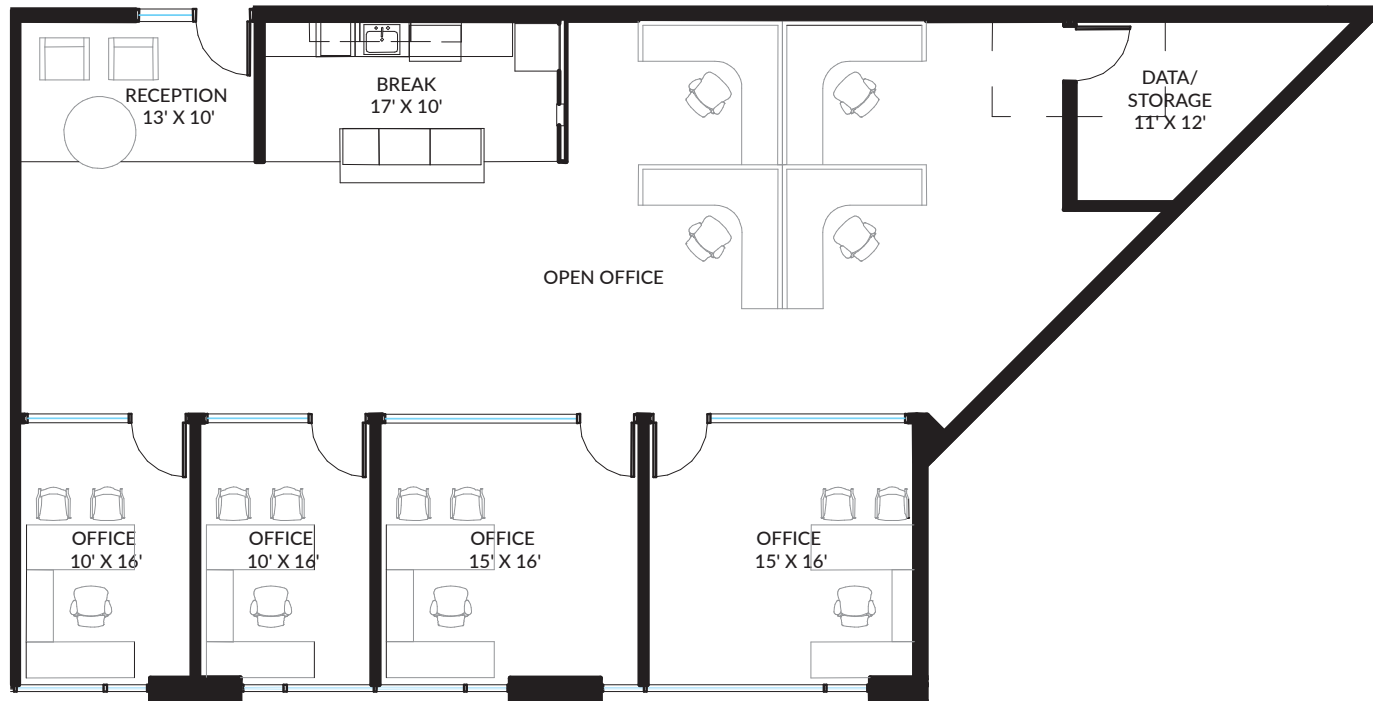

121 Commerce Center AQUA
8580 Belleview Drive
Plano, Texas 75024

Suite 200
3,231 SF

Leasing Information

Andrew Scudder
(214) 438-1580
andrew.scudder@jll.com

Caroline Leary
(214) 438-3953
caroline.leary@jll.com