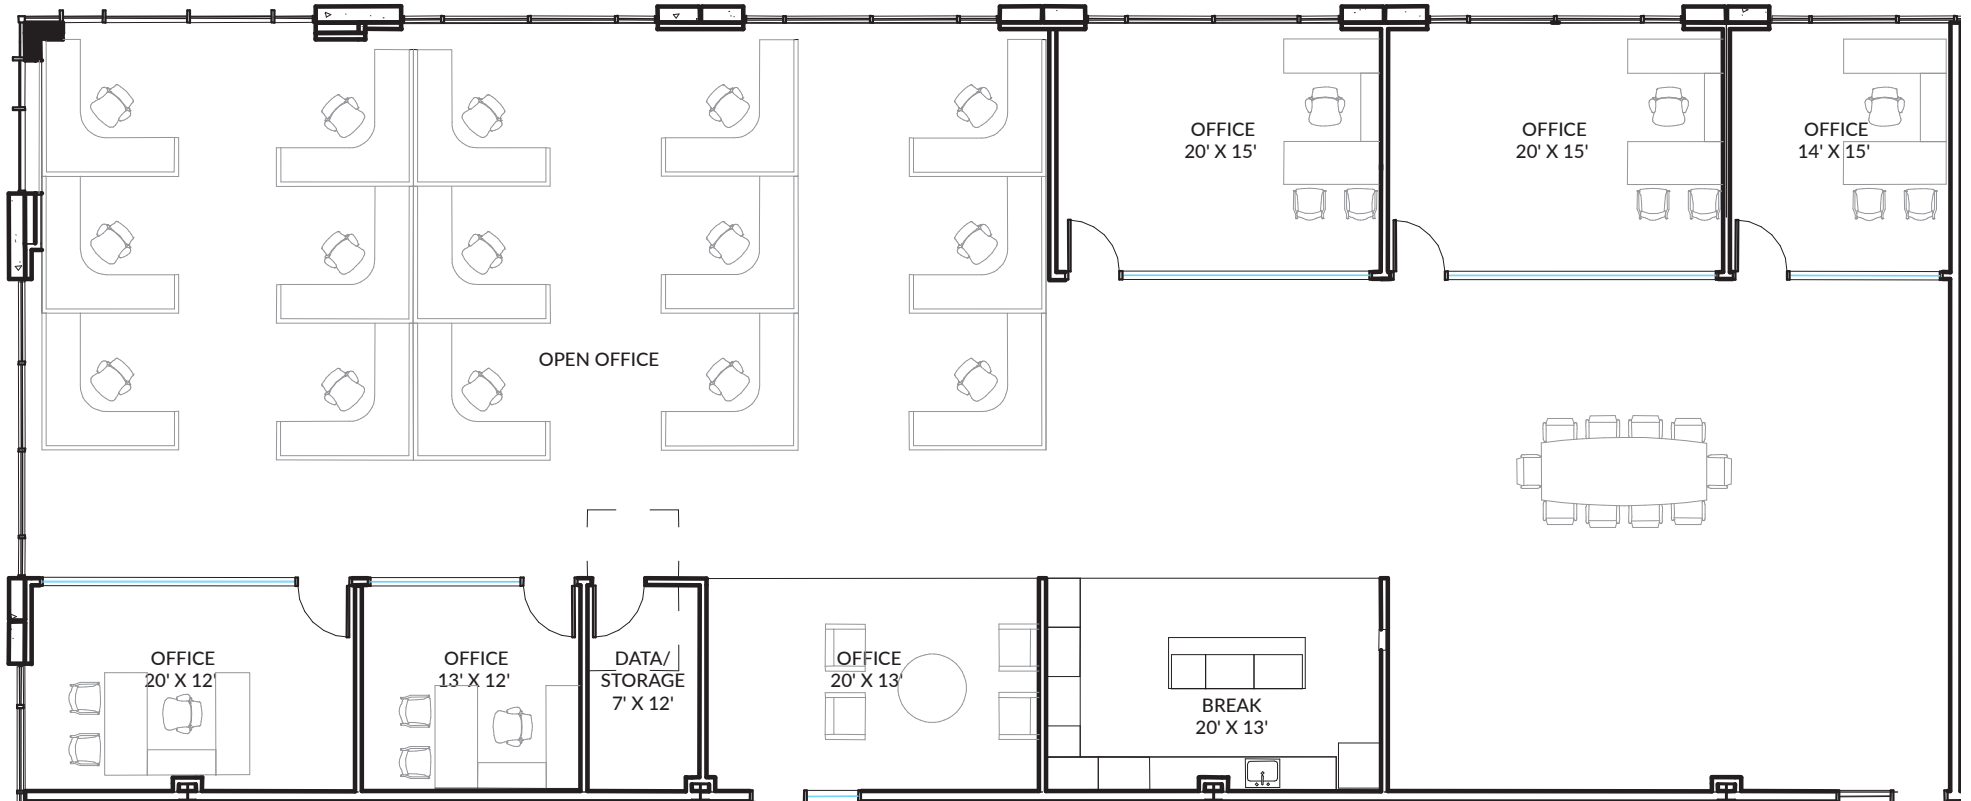

121 Commerce Center AQUA
8580 Belleview Drive
Plano, Texas 75024

Suite 115
7,549 SF

Leasing Information

Andrew Scudder
(214) 438-1580
andrew.scudder@jll.com

Caroline Leary
(214) 438-3953
caroline.leary@jll.com