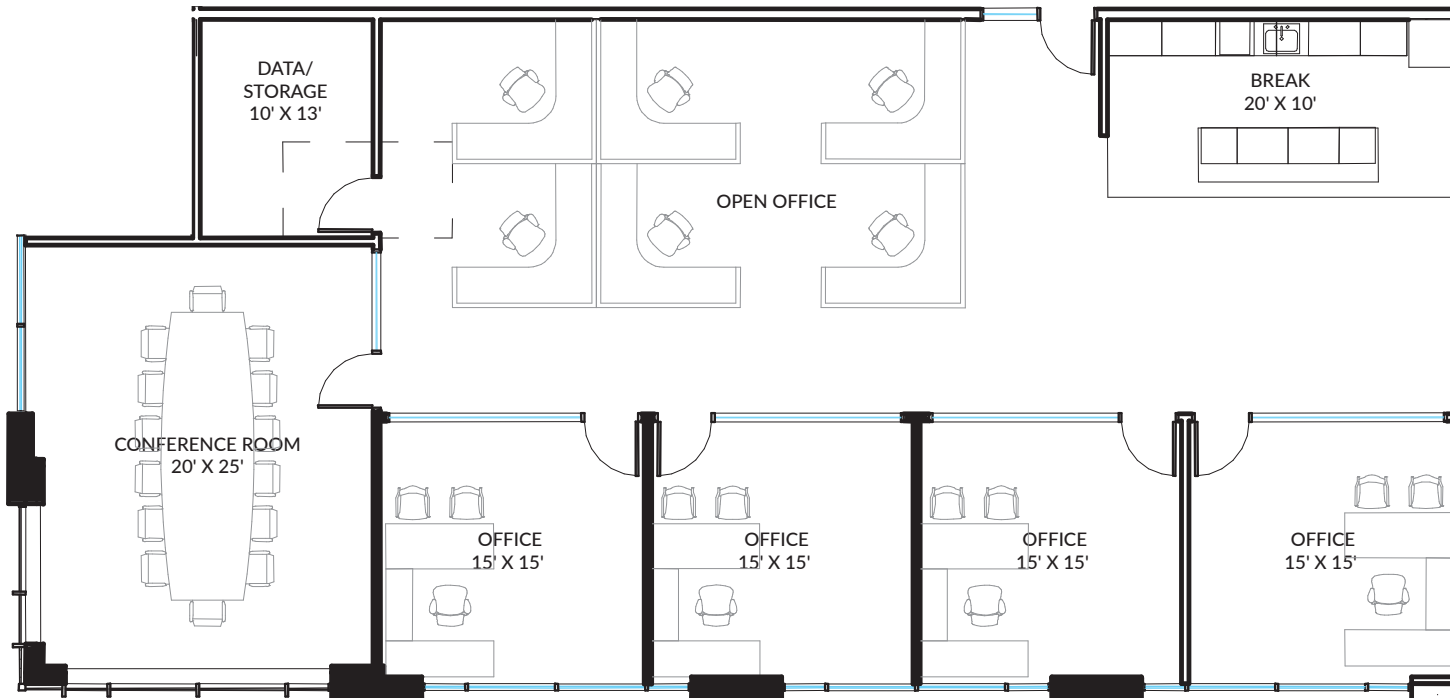

121 Commerce Center AQUA
8580 Belleview Drive
Plano, Texas 75024

Suite 110
4,201 SF

Leasing Information

Andrew Scudder
(214) 438-1580
andrew.scudder@jll.com

Caroline Leary
(214) 438-3953
caroline.leary@jll.com