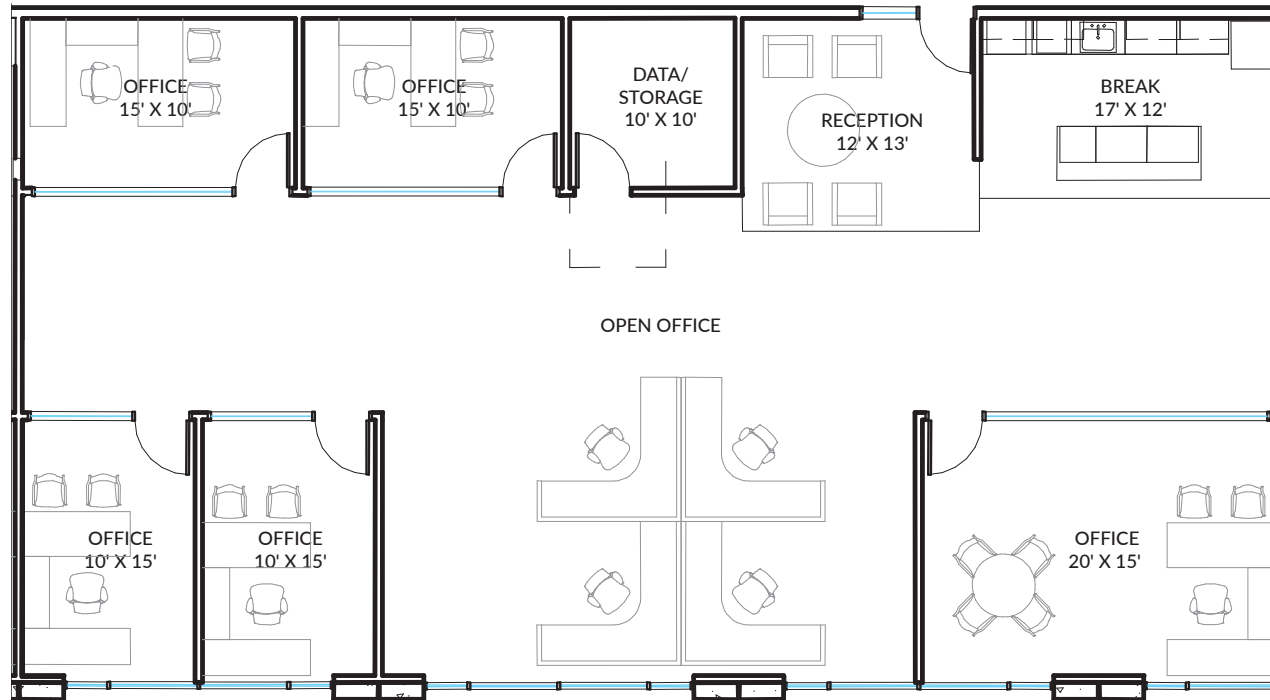

121 Commerce Center AQUA
8580 Belleview Drive
Plano, Texas 75024

Suite 105
3,846 SF

Leasing Information

Andrew Scudder
(214) 438-1580
andrew.scudder@jll.com

Caroline Leary
(214) 438-3953
caroline.leary@jll.com