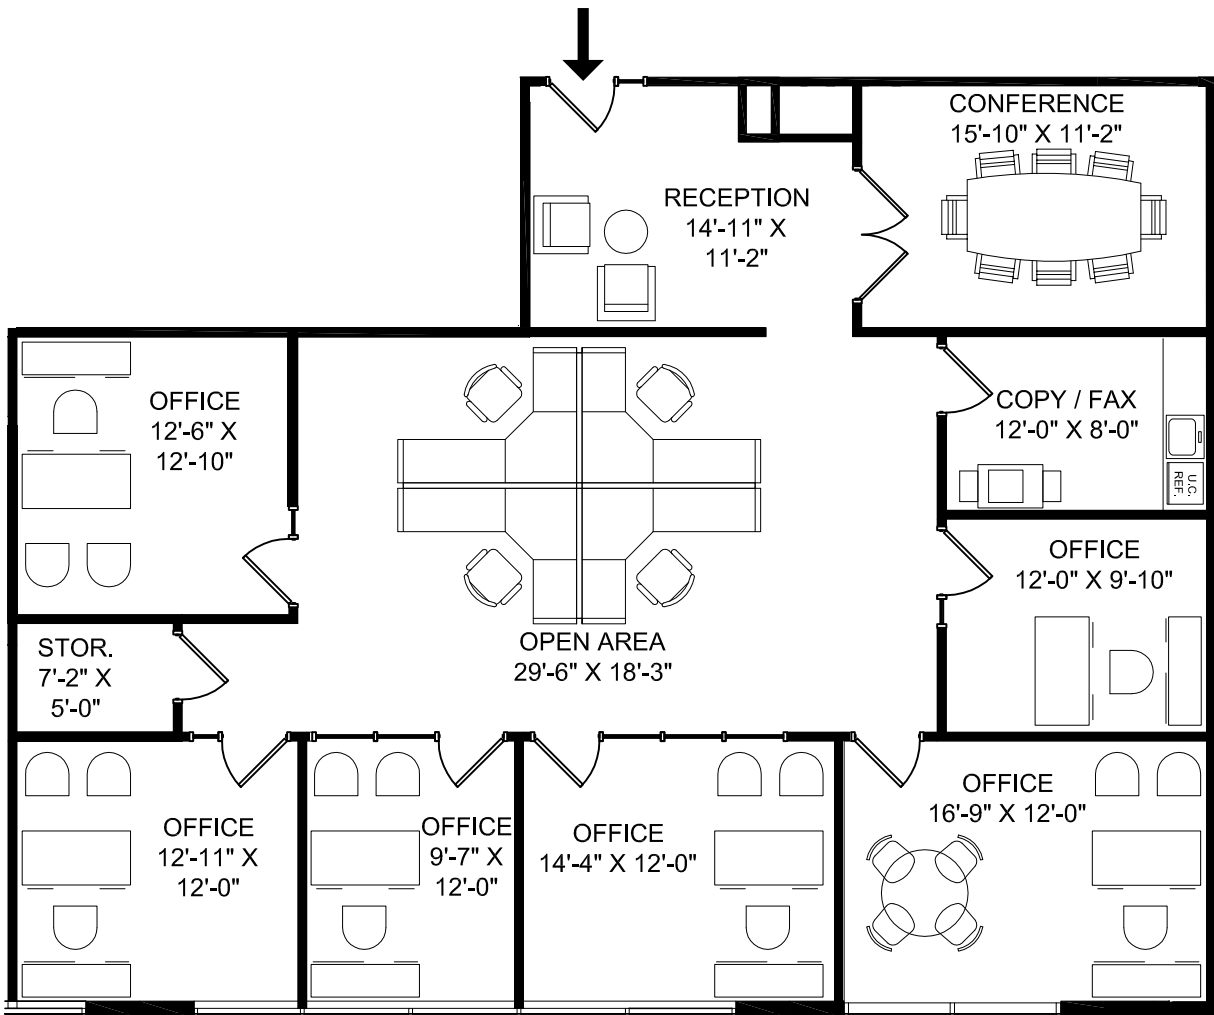

Tennyson Place in Legacy
5600 Tennyson Parkway
Plano, Texas 75024

STE 265
2,455 RSF

Leasing Information

Andrew Scudder
(214) 438-1580
andrew.scudder@am.jll.com

Caroline Leary
(214) 438-3953
caroline.leary@am.jll.com