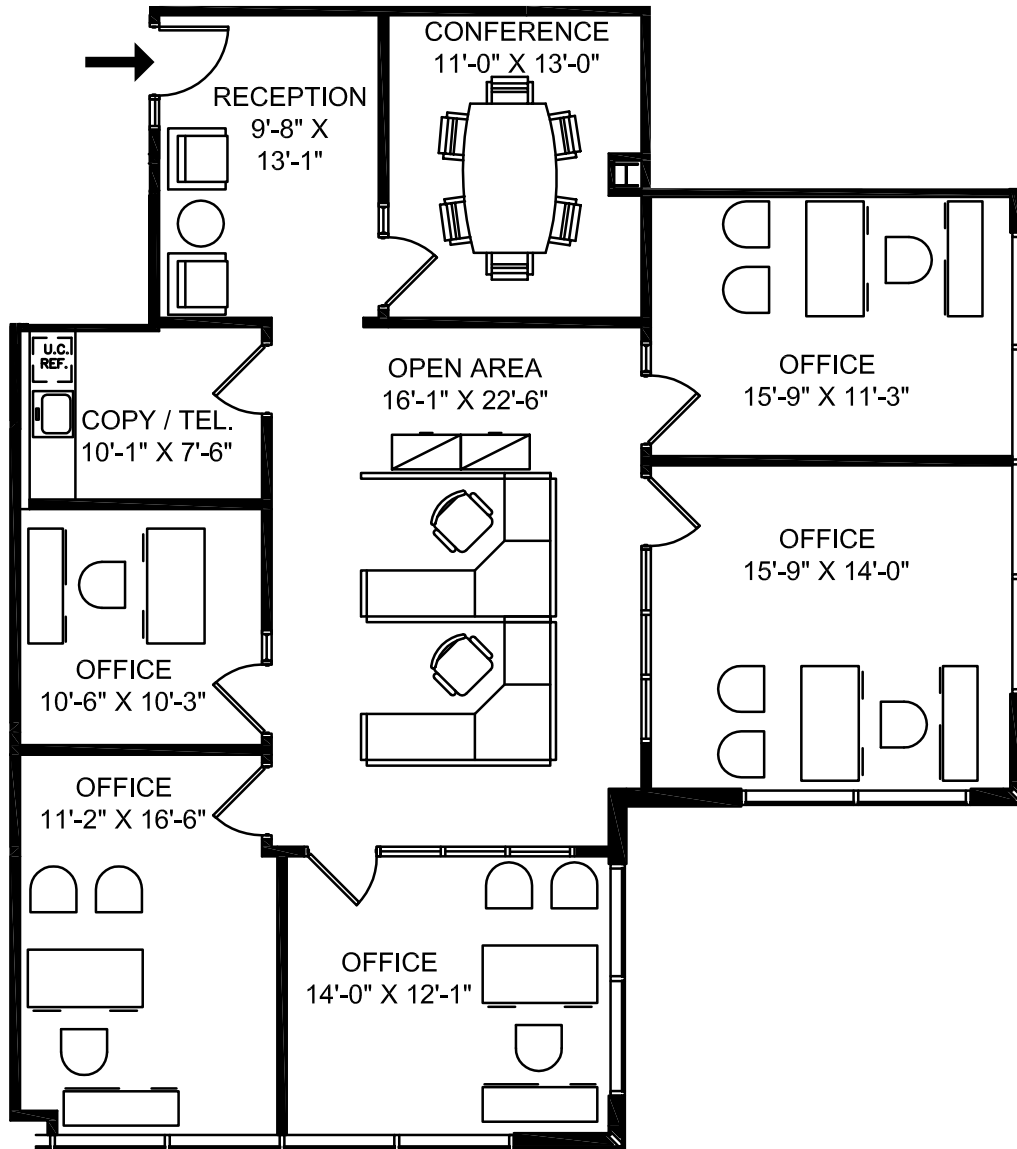

Tennyson Place in Legacy
5600 Tennyson Parkway
Plano, Texas 75024

STE 335
2,042 RSF

Leasing Information

Andrew Scudder
(214) 438-1580
andrew.scudder@am.jll.com

Caroline Leary
(214) 438-3953
caroline.leary@am.jll.com