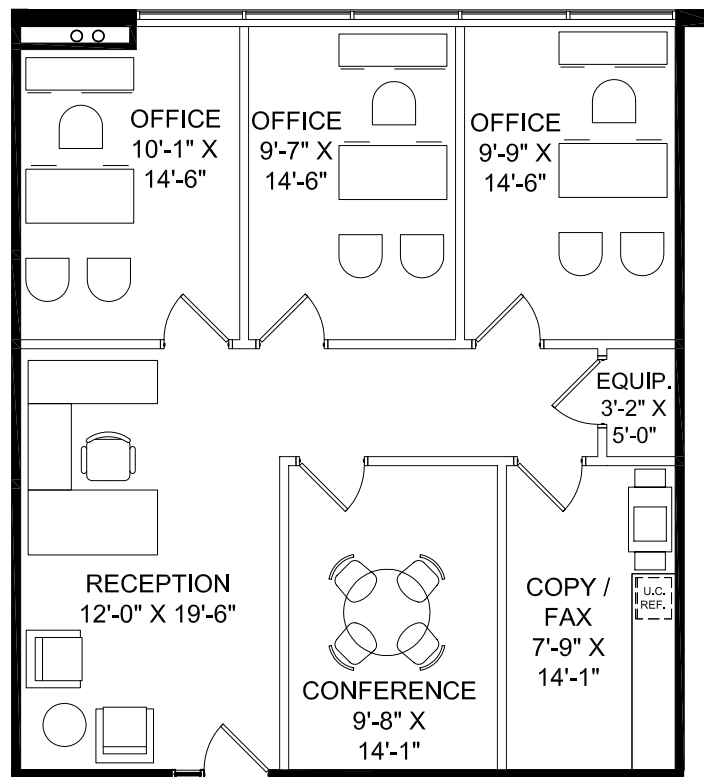

Tennyson Place in Legacy
 5600 Tennyson Parkway
 Plano, Texas 75024

STE 110
1,236 RSF

Leasing Information

Andrew Scudder
 (214) 438-1580
 andrew.scudder@am.jll.com

Caroline Leary
 (214) 438-3953
 caroline.leary@am.jll.com