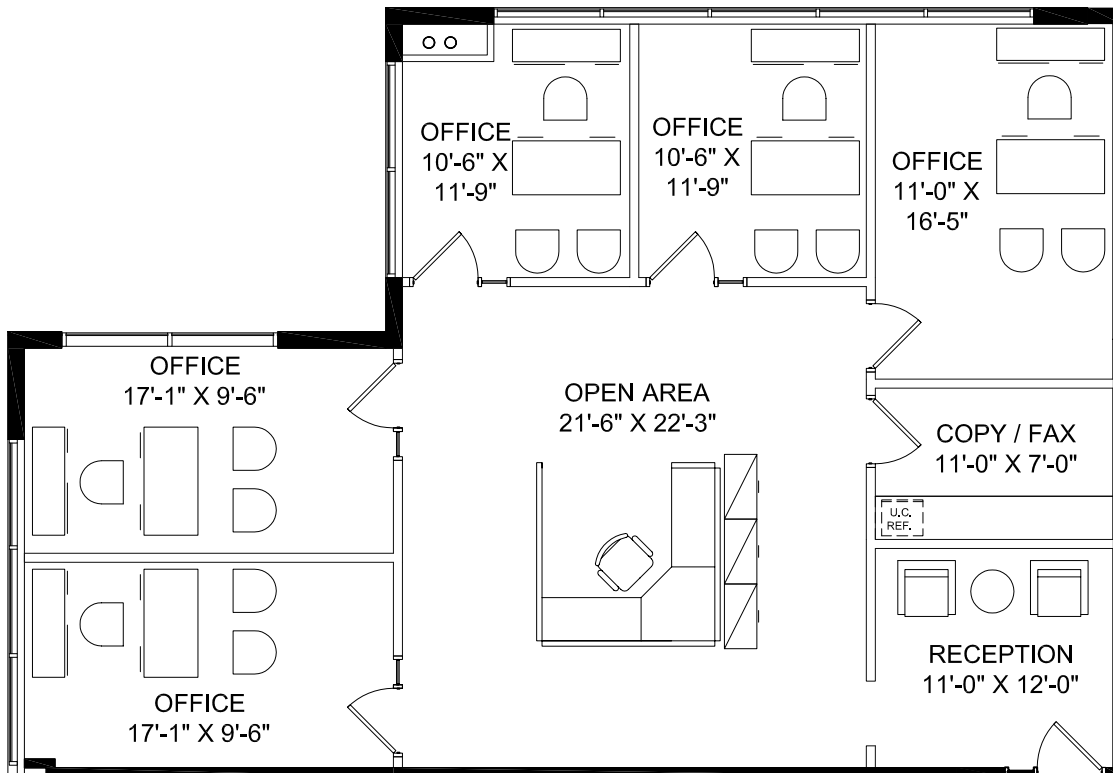

Tennyson Place in Legacy
 5600 Tennyson Parkway
 Plano, Texas 75024

STE 170
1,751 RSF

Leasing Information

Andrew Scudder
 (214) 438-1580
 andrew.scudder@am.jll.com

Caroline Leary
 (214) 438-3953
 caroline.leary@am.jll.com