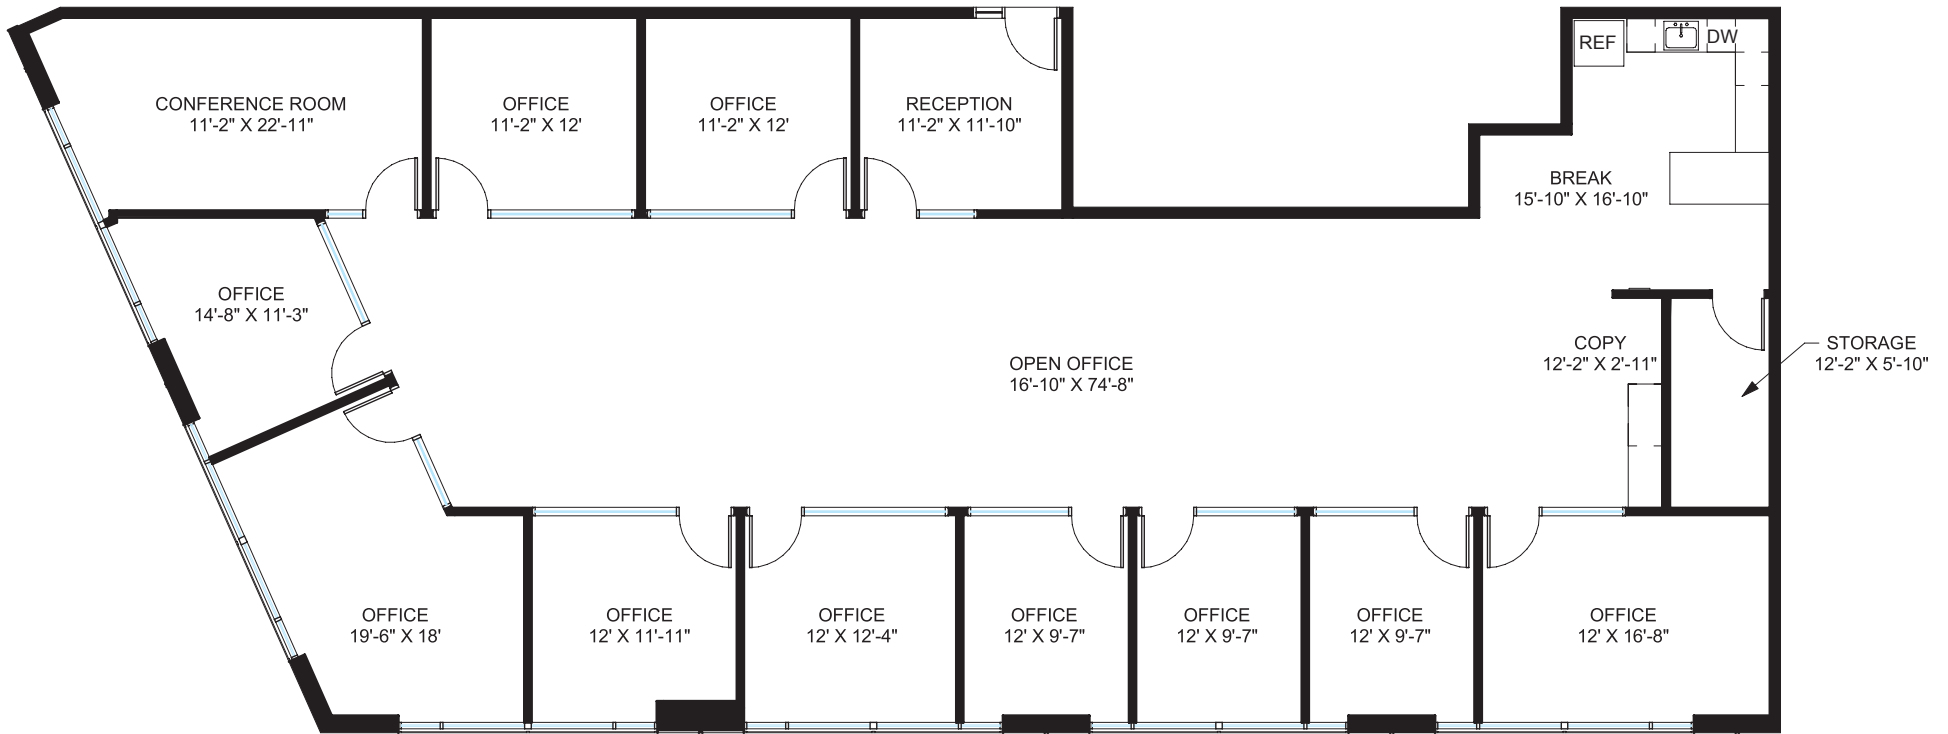

Towne Square Place II
 8400 Belleview Drive
 Plano, Texas 75024

Suite 210
 4,593 SF

Leasing Information

Andrew Scudder
 (214) 438-1580
 andrew.scudder@am.jll.com

Caroline Leary
 (214) 438-3953
 caroline.leary@am.jll.com