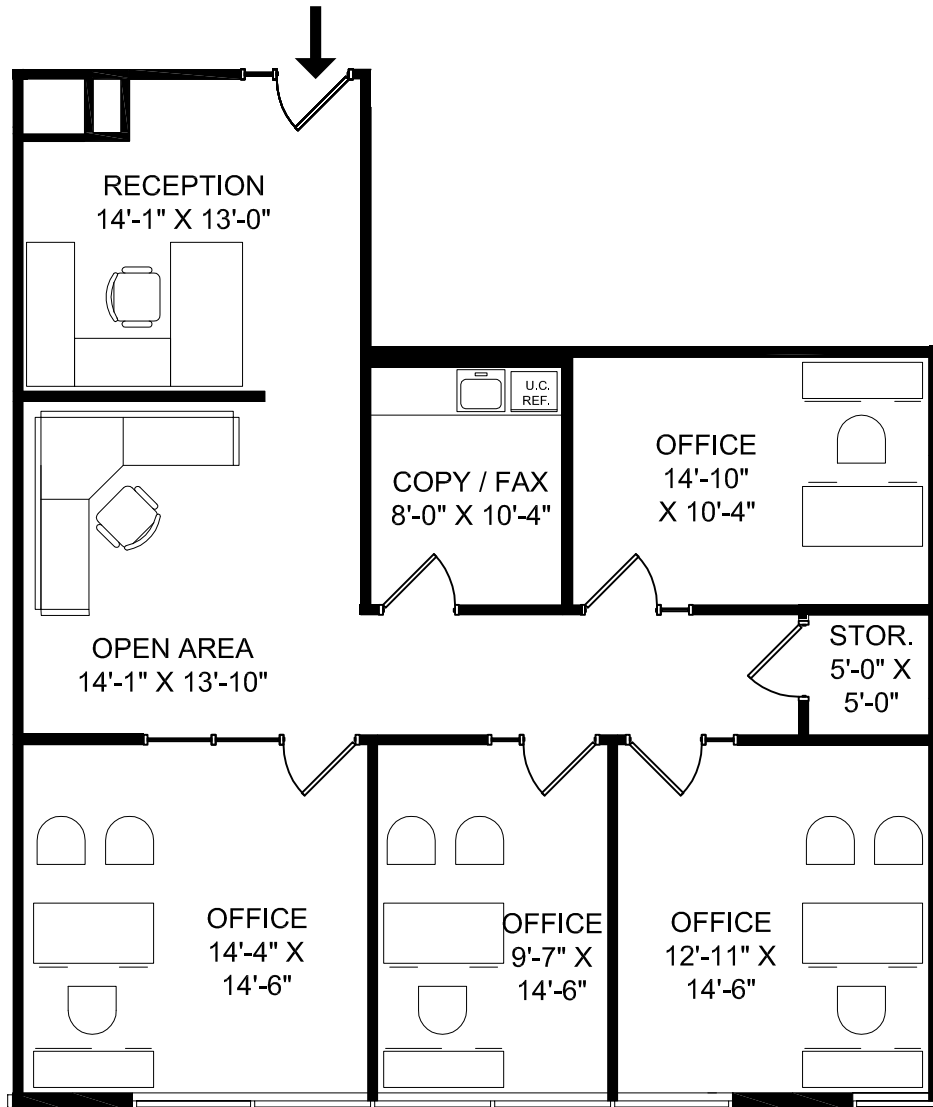

Tennyson Place in Legacy
 5600 Tennyson Parkway
 Plano, Texas 75024

STE 240
1,588 RSF

Leasing Information

Andrew Scudder
 (214) 438-1580
 andrew.scudder@am.jll.com

Gini Rounsaville
 (214) 438-3954
 gini.rounsaville@am.jll.com