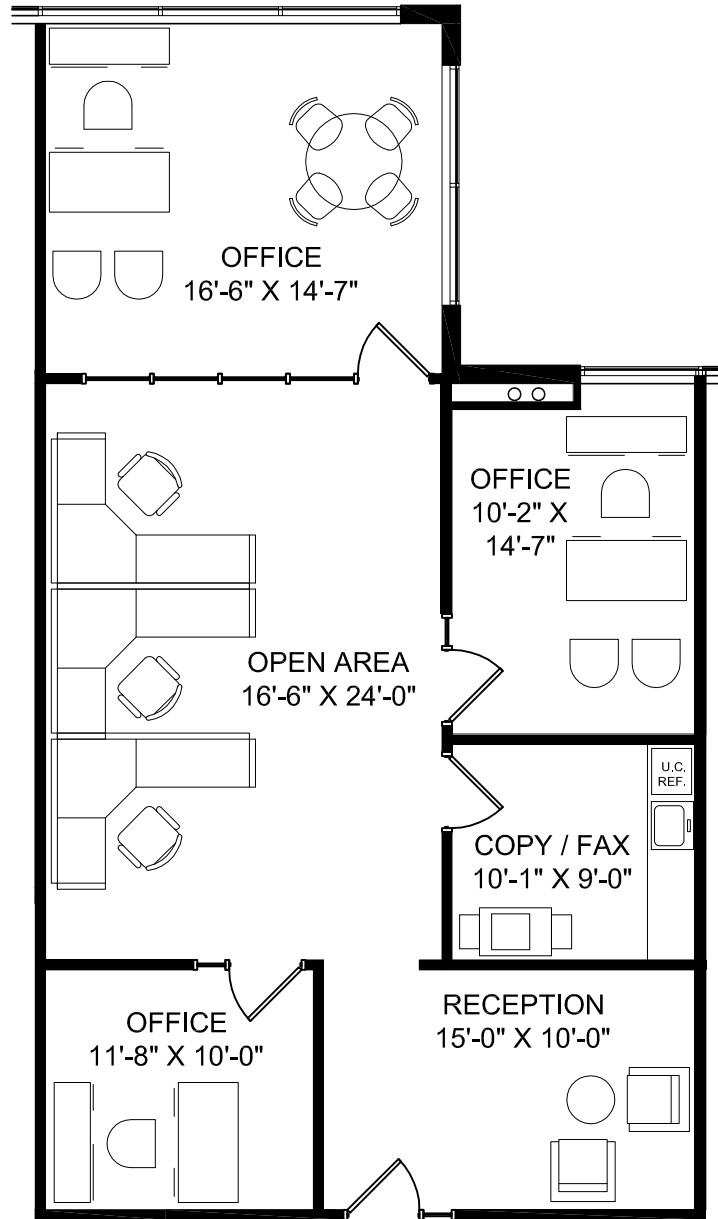

Tennyson Place in Legacy
5600 Tennyson Parkway
Plano, Texas 75024

STE 220
1,443 RSF

Leasing Information

Andrew Scudder
(214) 438-1580
andrew.scudder@am.jll.com

Caroline Leary
(214) 438-3953
caroline.leary@am.jll.com