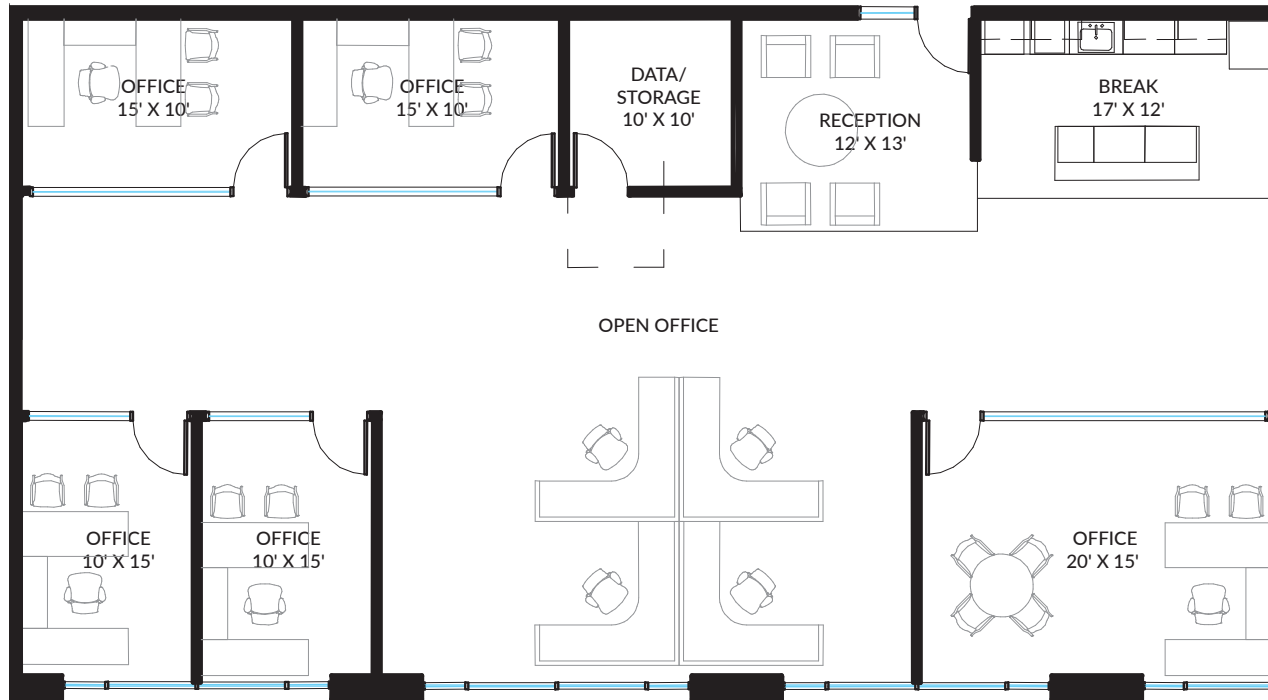

121 Commerce Place AQUA
SH 121/Bellevue Drive
Plano, Texas 75024

Suite 105
3,846 SF

Leasing Information

Andrew Scudder
(214) 438-1580
andrew.scudder@jll.com

Caroline Leary
(214) 438-3953
caroline.leary@jll.com